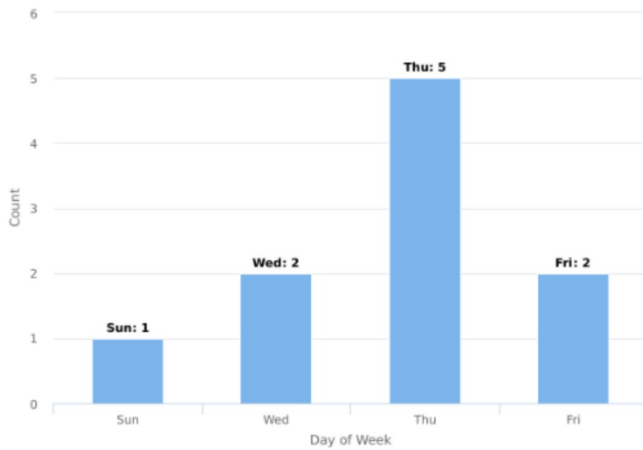

On-Premise Location

Year / Month

Day of Week

Incident Severity Level (1-5)

Multi-dimension Overview

08/01/2017 - 10/01/2017

Hours of Day

Incident Category by Day of Week