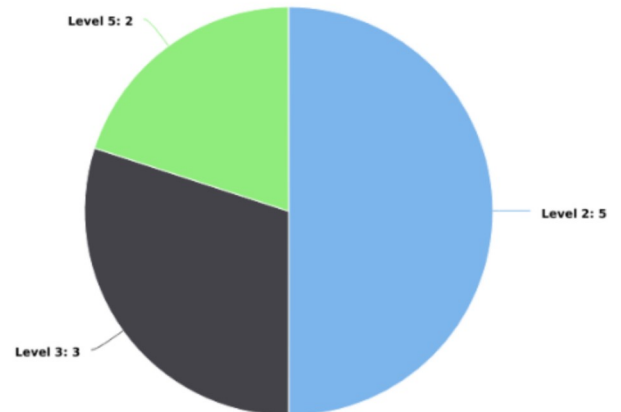

On-Premise Location

Year / Month

Day of Week

Incident Severity Level (1-5)

Multi-dimension Overview

08/01/2017 - 10/01/2017

Hours of Day

Incident Category by Day of Week