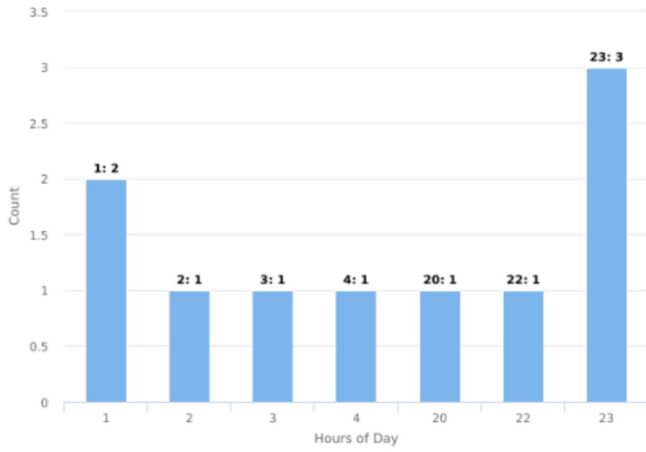

On-Premise Location

Year / Month

Day of Week

Incident Severity Level (1-5)

Multi-dimension Overview

08/01/2017 - 10/01/2017

Hours of Day

Incident Category by Day of Week