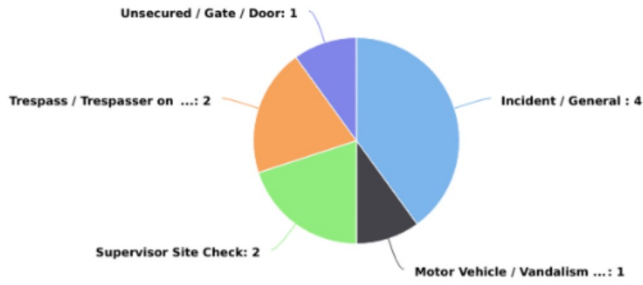

SVT GRUPPE INC

SVT PROTECTIVE SERVICES | SECURE VIP TRANSPORT

Vallejo Marina Harbor Incident Analysis

08/01/2017 - 10/01/2017

Multi-dimension Overview

08/01/2017 - 10/01/2017

Incident Category

Account

On-Premise Location

Year / Month

Day of Week

Incident Severity Level (1-5)

Multi-dimension Overview

08/01/2017 - 10/01/2017

Hours of Day

Incident Category by Day of Week